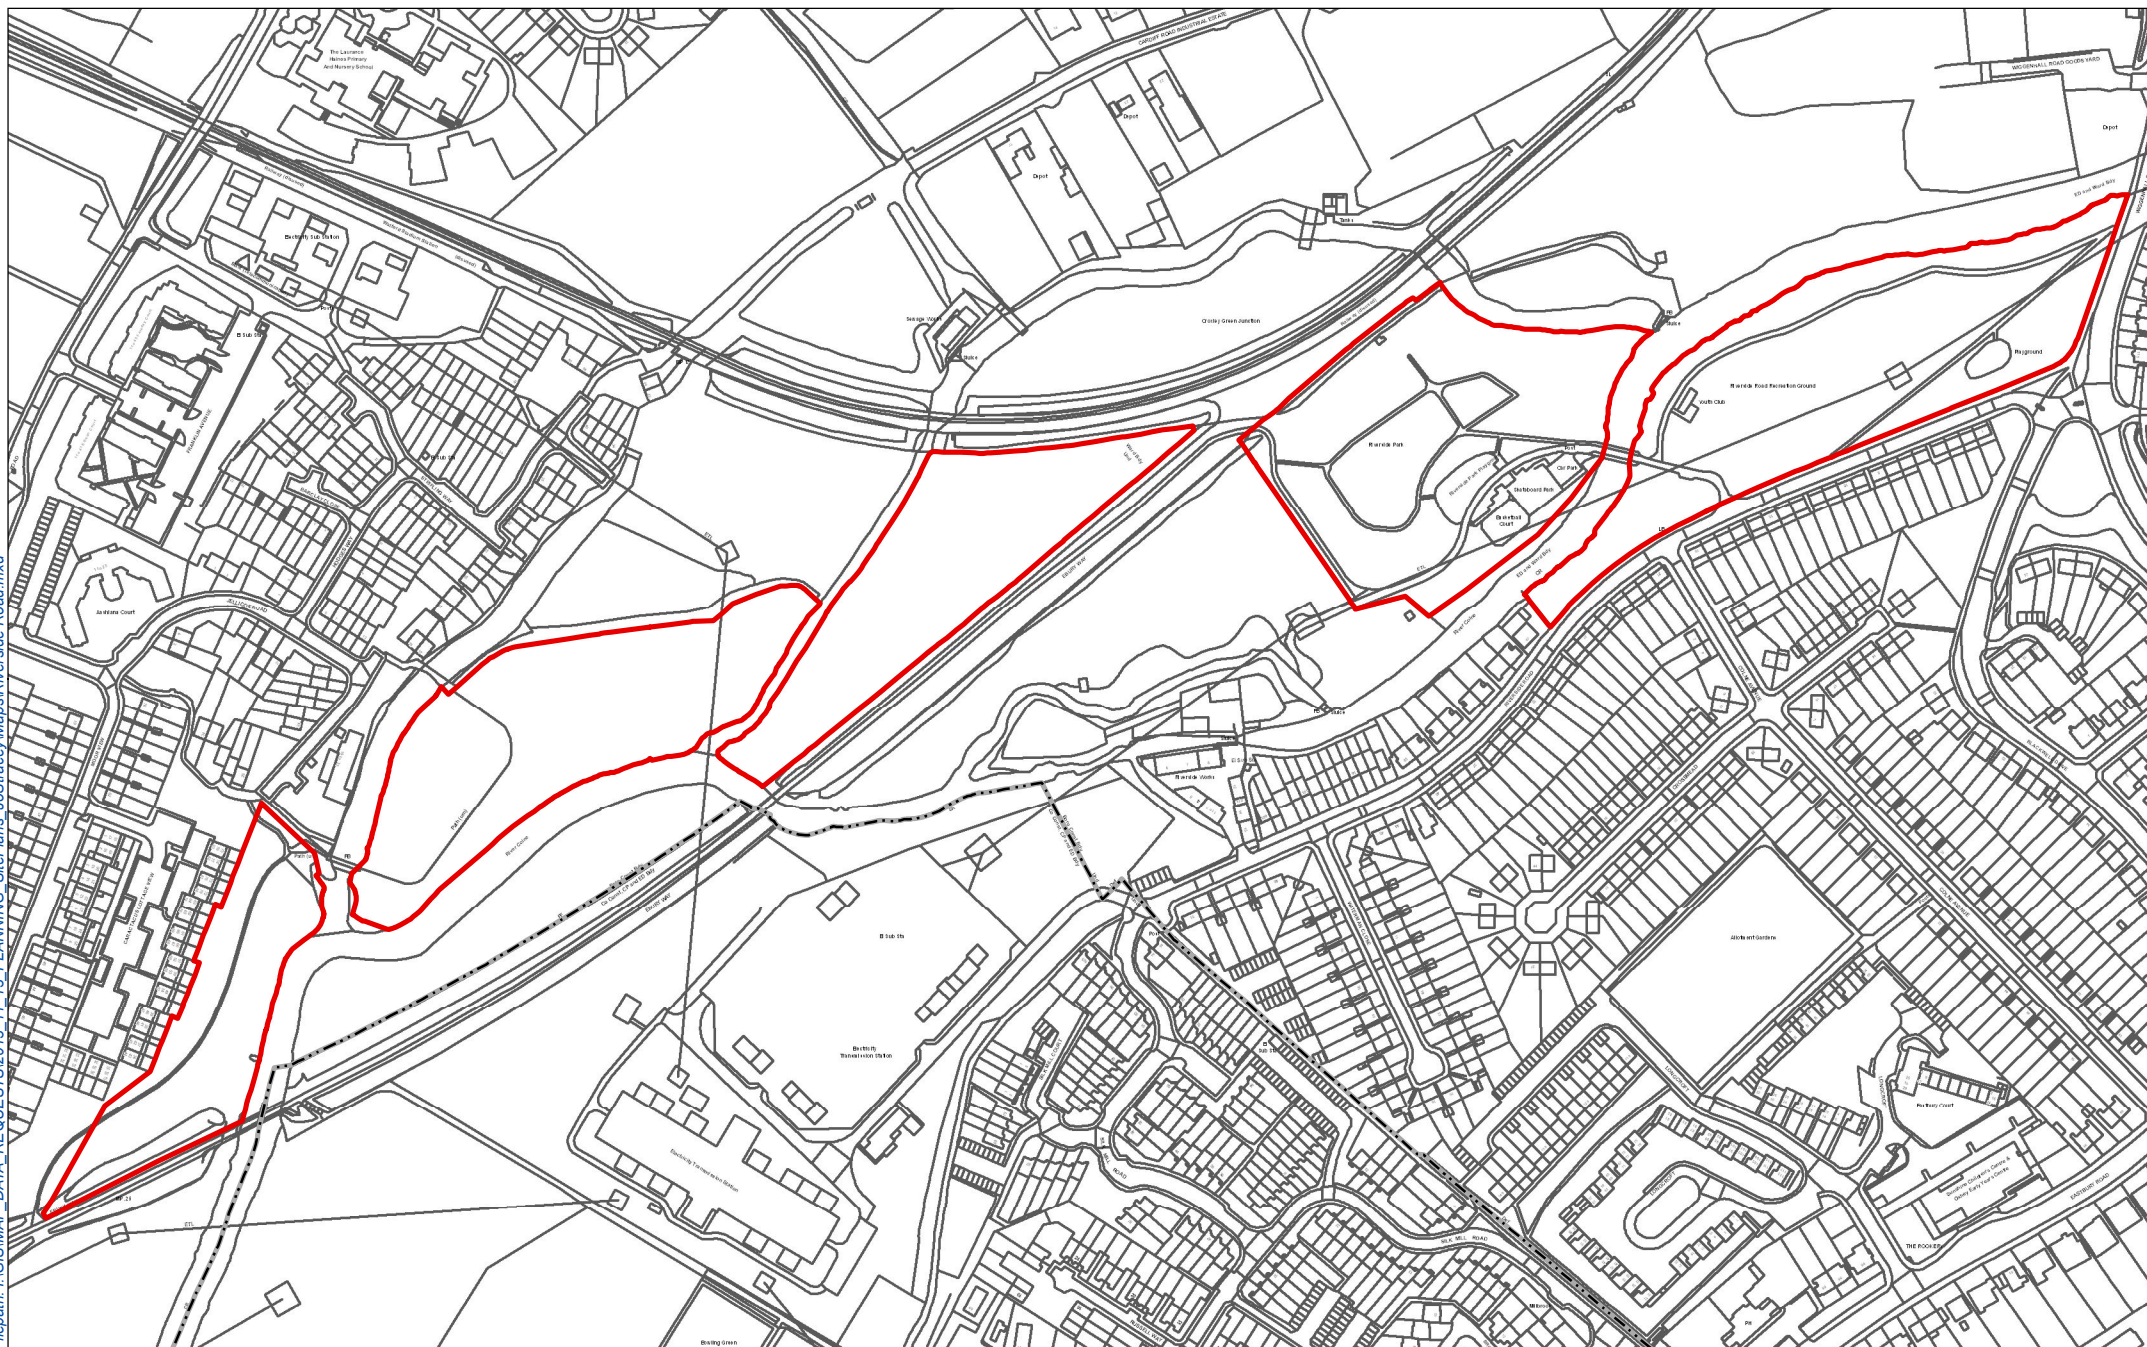

Filepath: I:\GIS\MAP\_DATA\_REQUESTS\2013\_11\_13\_PLANNING\_SitePlans\_LeTracey\Maps\Riverside Road.mxd

**Watford Borough Council**  
Town Hall,  
Watford,  
Hertfordshire WD17 3EX  
Visit the Watford Borough Council website  
[www.watford.gov.uk](http://www.watford.gov.uk)

## Riverside Rec

Map Produced by: ryanro  
Publication Date: 13/11/2013

Scale 1:3,600

**ORDNANCE SURVEY LICENCE AGREEMENT**  
© Crown copyright and database rights 2013  
Ordnance Survey 100018689  
**AERIAL PHOTOGRAPHY**  
Copyright GeoPerspectives